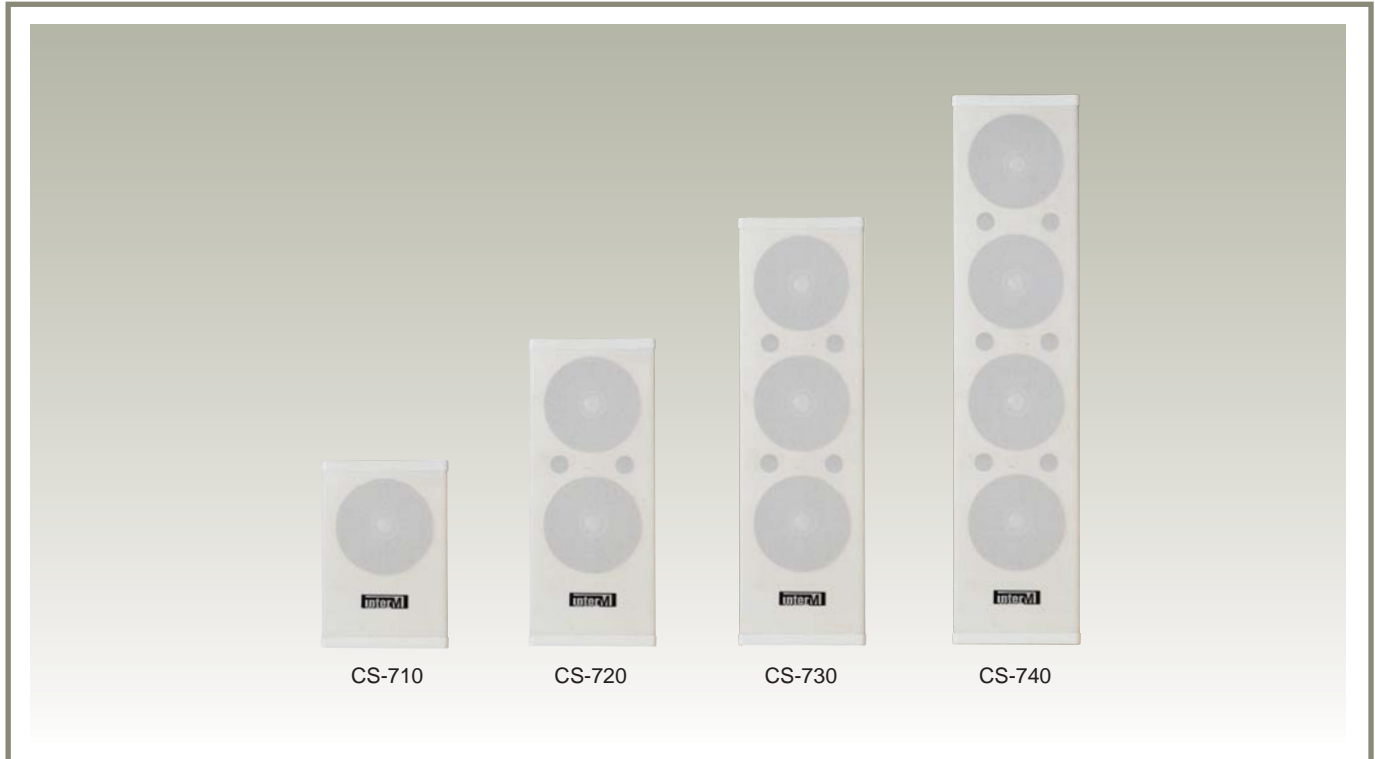

CS-710/720/730/740

interM

COLUMN SPEAKER(INDOOR USE)

FEATURES

- INDOOR USE
These column speakers are designed for indoor use.
- LONG LIFE
You can use these long time, why these are designed with aluminum alloy and painted for anti-rust.
- HIGH EFFICIENCY FOR P.A
Full range speaker unit and matching transformer are incorporated for high efficiency of P.A.
- EASY INSTALLATION
With instrument, you can install it easily by using provided bracket.

SPECIFICATIONS

spec \ model	Unit	CS-710	CS-720	CS-730	CS-740
Rated Input	W	10	20	30	40
Frequency Response	HZ	200-14k	200-14k	200-14k	200-14k
Impedance	Ω	1k/2k	500/1k	330/660	250/500
S.P.L 1m/1W	dB	88	90	91	93
Material of Case		Aluminum			
Weight	kg	1.6	2.9	3.8	4.6
Dimensions(W×H×D)	mm	138×253×105	138×326×105	138×453×105	138×580×105

MOUNTING METHOD

TERMINAL CONNECTION/DUAL CHANNEL ANALYZER GRAPHICS

CS-710

Terminal Connection

CS-720

Horizontal

Vertical

CS-730