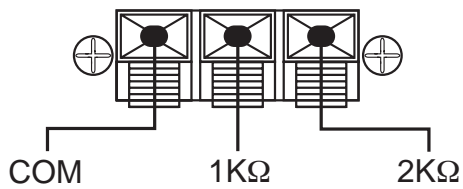

SPECIFICATIONS

spec \ model	Unit	CS-710	CS-720	CS-730	CS-740
Rated Input	W	10	20	30	40
Frequency Response	HZ	200-14k	200-14k	200-14k	200-14k
Impedance	Ω	1k/2k	500/1k	330/660	250/500
S.P.L 1m/1W	dB	88	90	91	93
Material of Case		Aluminum			
Weight	kg	1.6	2.9	3.8	4.6
Dimensions(W×H×D)	mm	138×253×105	138×326×105	138×453×105	138×580×105

MOUNTING METHOD

TERMINAL CONNECTION/DUAL CHANNEL ANALYZER GRAPHICS

CS-710

Terminal Connection

CS-720

Horizontal

Vertical

CS-730