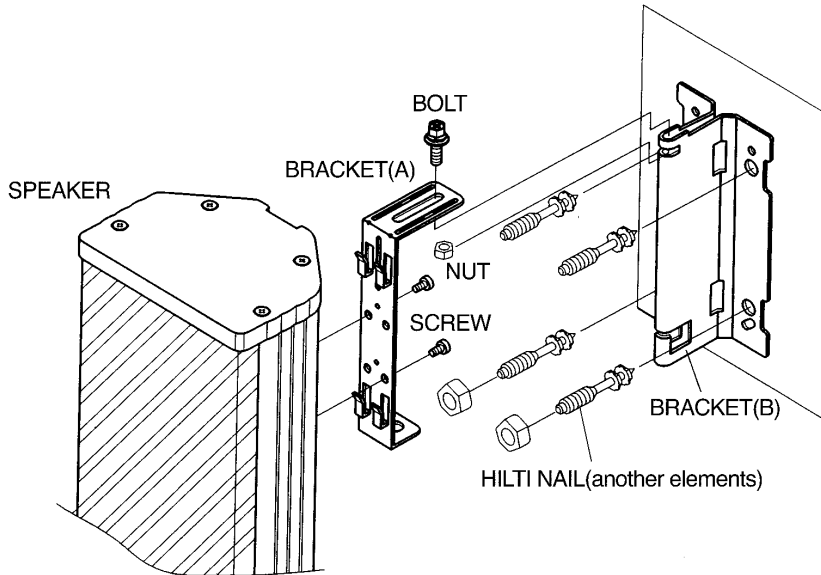

CS-710/720/730/740

interM

COLUMN SPEAKER(INDOOR USE)

FEATURES

- INDOOR USE
These column speakers are designed for indoor use.
- LONG LIFE
You can use these long time, why these are designed with aluminum alloy and painted for anti-rust.
- HIGH EFFICIENCY FOR P.A
Full range speaker unit and matching transformer are incorporated for high efficiency of P.A.
- EASY INSTALLATION
With instrument, you can install it easily by using provided bracket.

MOUNTING METHOD

TERMINAL CONNECTION/DUAL CHANNEL ANALYZER GRAPHICS

CS-710

Terminal Connection

CS-720

Horizontal

Vertical

CS-730